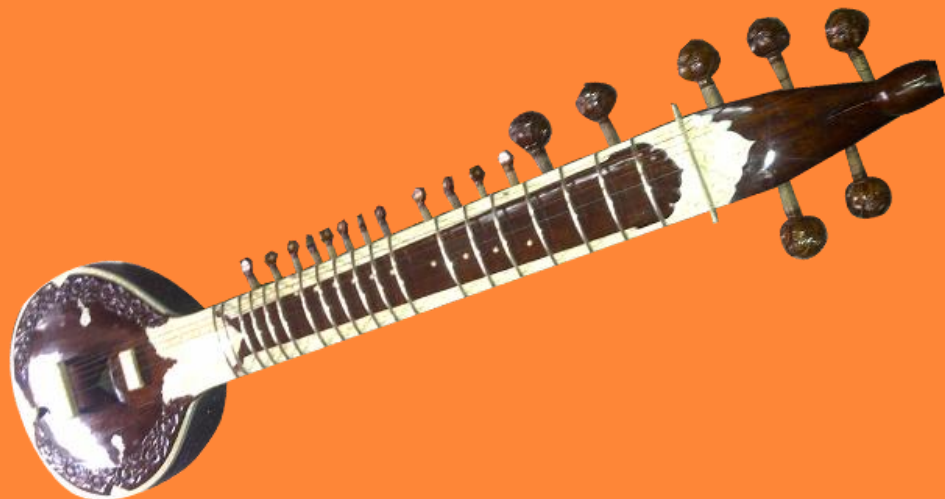

STRINGS (59)

➤ 59 TYPES OF STRINGS INSTRUMENTS

CALCUTTA MUSICAL DEPOT
STRINGS CATALOGUE • WWW.CALMUSICAL.COM • PH: +91-9830066661

1. Tarafdar Sitar- CMD/TS/900

TECHNICAL SPECIFICATION:

- ❖ Double Gourd Thumba
- ❖ Dried Tun Wood Body
- ❖ 7 Main & 13 Sympathetic Strings
- ❖ Professional Quality
- ❖ Deer Bone Bridge
- ❖ Curved Rosewood Tuning Pegs
- ❖ Inlay Work
- ❖ International Pitch (A = 440 Hz)
- ❖ Free Mizrab
- ❖ Free Cloth Cover
- ❖ Free Hard Case Cover

2. Special Tarafdar Sitar- CMD/TS/900S

TECHNICAL SPECIFICATION:

- ❖ Seasoned Double Gourd Thumba
- ❖ Seasoned Dried Tun Wood Body
- ❖ Imported 7 Main & 13 Sympathetic Strings
- ❖ Professional Quality
- ❖ Deer Bone Bridge
- ❖ Curved Rosewood Tuning Pegs
- ❖ Inlay Full Work
- ❖ High Quality Full Professional
- ❖ International Pitch (A = 440 Hz)
- ❖ Free Mizrab
- ❖ Free Cloth Cover
- ❖ Free Hard Case Cover

3. Sitar- CMD/S/1000

TECHNICAL SPECIFICATION:

- ❖ One Main Gourd Thumba
- ❖ Dried Tun Wood Body
- ❖ 7 Main Strings
- ❖ Professional Quality
- ❖ Camel Bone Bridge
- ❖ Curved Tuning Pegs
- ❖ Inlay Work
- ❖ International Pitch (A = 440 Hz)
- ❖ Free Mizrab
- ❖ Free Cloth Cover
- ❖ Free Hard Case Cover