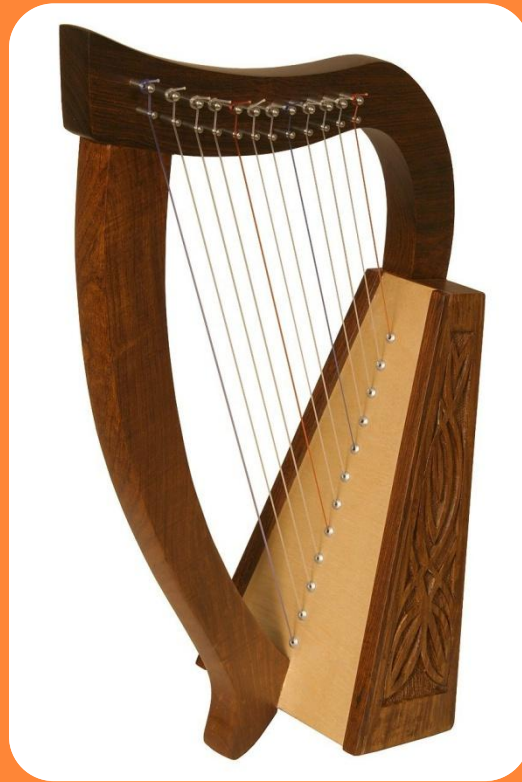

52. Harp- CMD/H/3500

TECHNICAL SPECIFICATION:

- ❖ Rose Wood Made
- ❖ Imported Nylon Strings
- ❖ Inlay Works
- ❖ Professional Quality
- ❖ 12 Strings
- ❖ Metal Pegs
- ❖ Small in Size
- ❖ International Pitch (A = 440 Hz)
- ❖ Free Cover

DESCRIPTION:

Good sound quality, classically tuned and small size.

Delivery Time: 12-15 Working Days after Successful Payment.

For More information SMS 3500 Name Email Country and Send to +919830066661