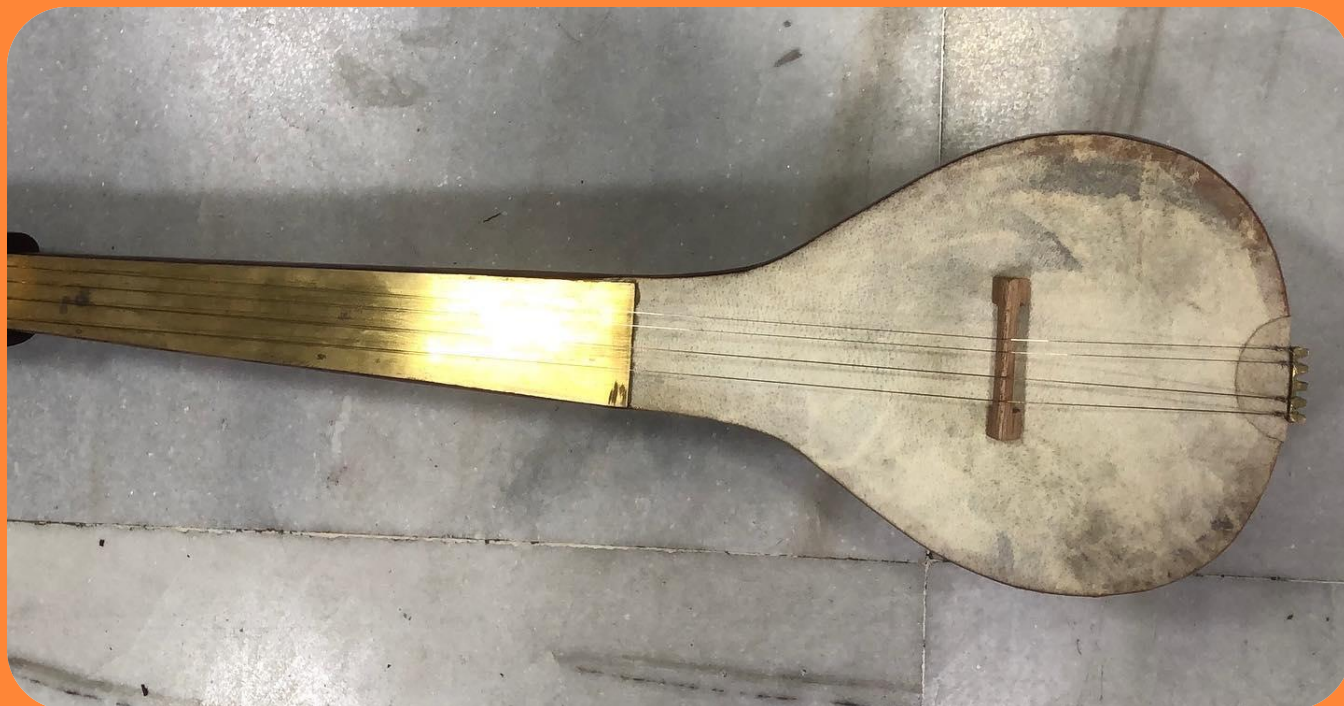

40. Special Dotara/ Chartara- CMD/D/2600S

TECHNICAL SPECIFICATION:

- ❖ Tun Wood Daati
- ❖ Imported Dual/ Four Strings
- ❖ Professional Quality Leather
- ❖ Fully Professional Quality
- ❖ Rose Pegs/ Metal Pegs
- ❖ Acoustic/Pickup Enabled
- ❖ Quality Bridge
- ❖ Quality Stroker
- ❖ Single Medium Thumbi
- ❖ Strap Included
- ❖ International Pitch (A = 440 Hz)
- ❖ Free Padded Cover

DESCRIPTION:

Good sound quality, classically tuned.

Delivery Time: 12-15 Working Days after Successful Payment.

For More information SMS 2600S Name Email Country and Send to +919830066661