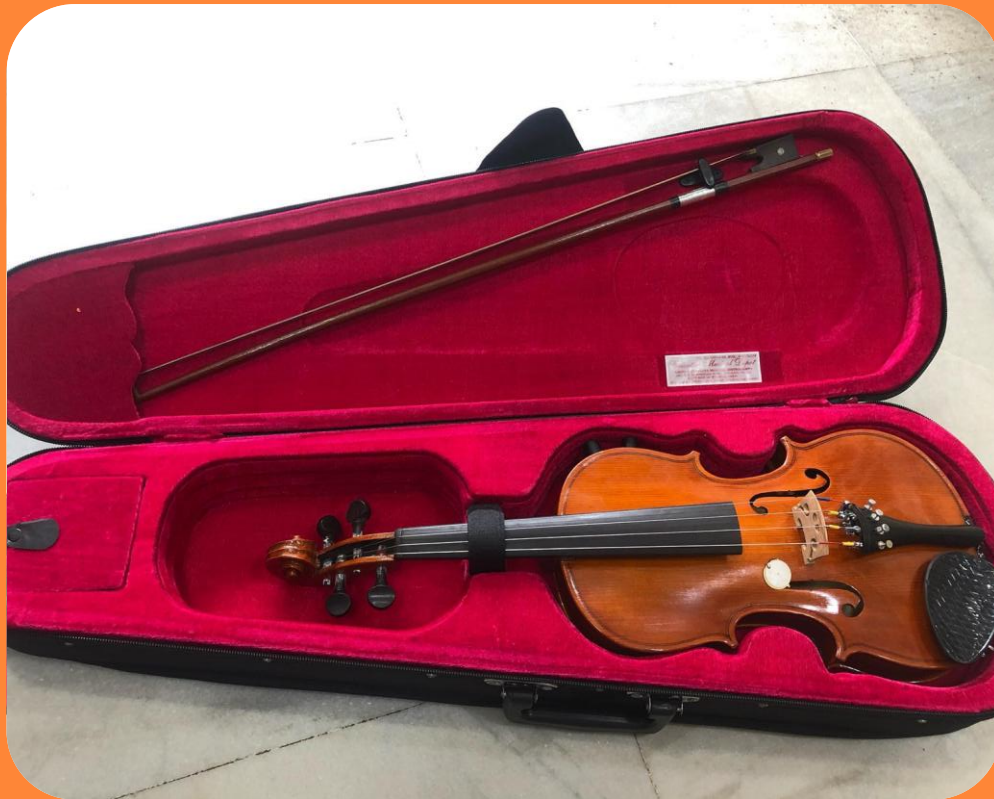

20. Electric 4 Strings Violin- CMD/4SV/1600E

TECHNICAL SPECIFICATION:

- ❖ 4 Bowed Strings
- ❖ Electric Pick Up
- ❖ Tuner/ Tone Adjustment Nob
- ❖ Imported Strings
- ❖ Quality Bridge
- ❖ Professional Quality
- ❖ Rose Wood Pegs
- ❖ International Pitch (A = 440 Hz)
- ❖ Free Rasin
- ❖ Free Horse Hair Bow
- ❖ Free Cover

DESCRIPTION:

Comes with a secured box, bow and rasin, Rosewood pegs.

Delivery Time: 10-12 Working Days after Successful Payment.

For More information SMS 1600E Name Email Country and Send to +919830066661