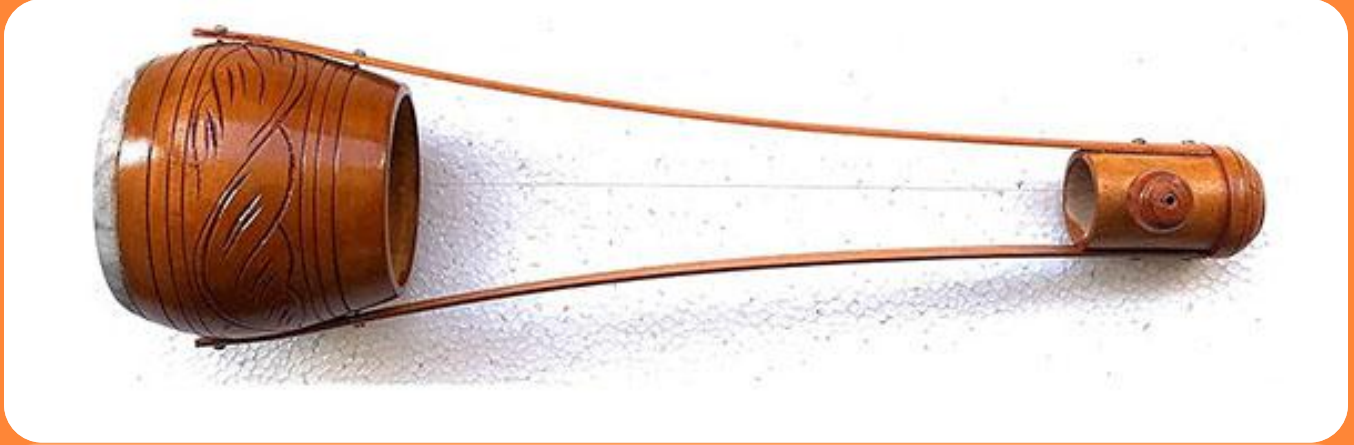

37. Gopichand Ektara- CMD/E/2500/G

TECHNICAL SPECIFICATION:

- ❖ Rose Wood Daati
- ❖ Imported Single String
- ❖ Quality Wood
- ❖ Professional Quality
- ❖ Rose Peg
- ❖ Single Small Wooden Thumbi
- ❖ International Pitch (A = 440 Hz)
- ❖ Free 1 Set String
- ❖ Free Cover

DESCRIPTION:

Good sound quality, classically tuned.

Delivery Time: 9-12 Working Days after Successful Payment.

For More information SMS 2500G Name Email Country and Send to +919830066661