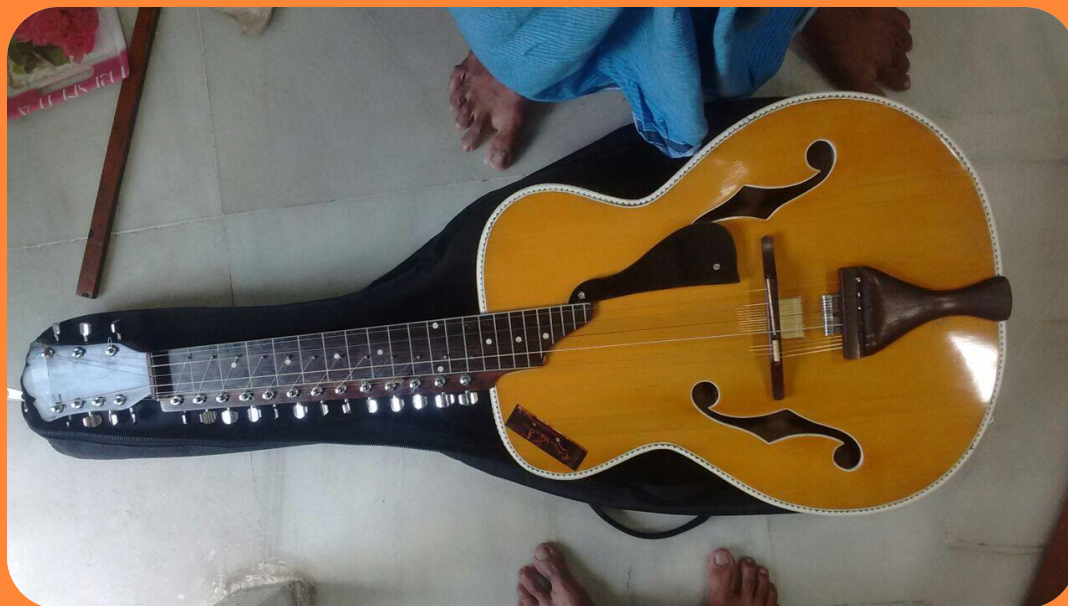

11. Concord Style Guitar- CMD/CG/1200

TECHNICAL SPECIFICATION:

- ❖ 11 Taraf Strings, 5 Chikary and 3 Main Strings
- ❖ Classical Guitar
- ❖ Buffalo Horn Bridge
- ❖ Professional Quality
- ❖ Ultra Light
- ❖ Metal Pegs
- ❖ Imported Strings
- ❖ Quality Plywood
- ❖ International Pitch (A = 440 Hz)
- ❖ Free Cover

DESCRIPTION:

Fully classical in tune. Decorated polish grains in body.

Delivery Time: 30-35 Working Days after Successful Payment.

For More information SMS 1200 Name Email Country and Send to +919830066661