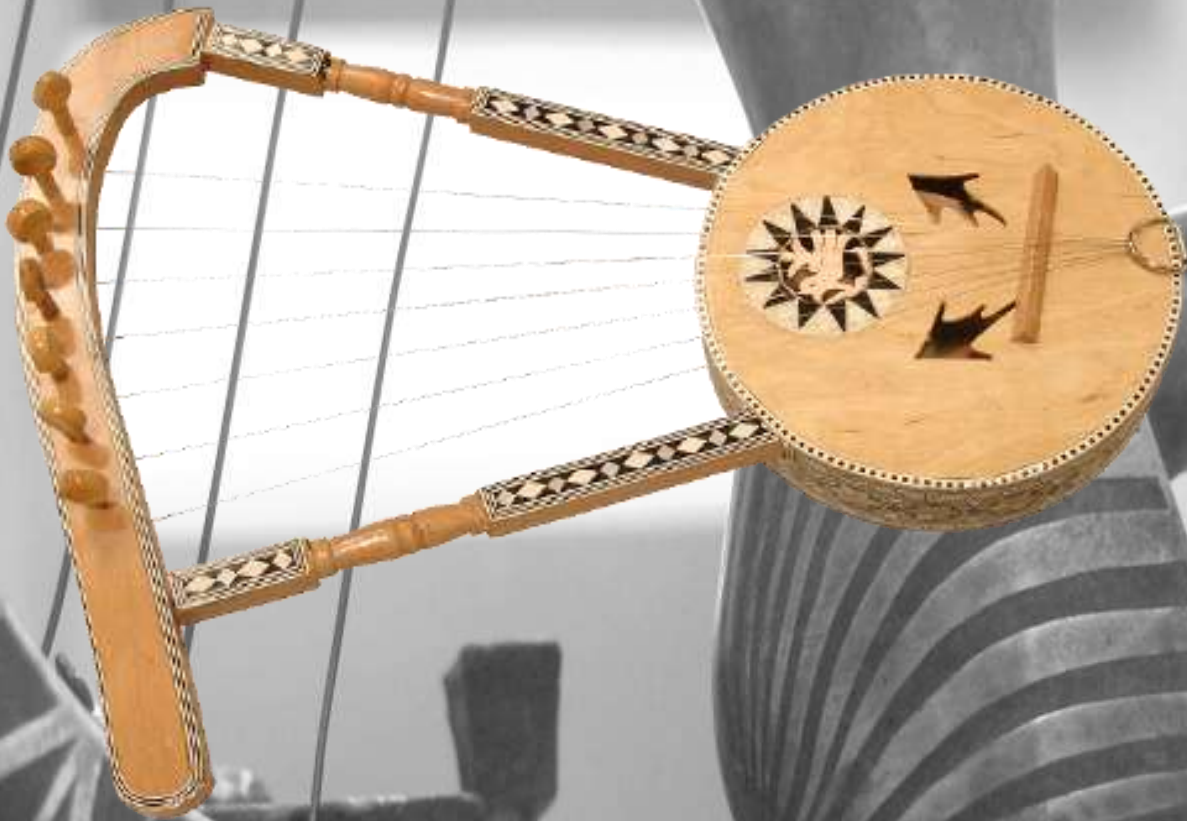

Egyptian Harp
SKU: CMD/EH/3400

Technical Specification:

- Decorative Inlay
- Imported Strings
- Moveable Bridge
- Rose Pegs
- Quality Bridge
- Professional Quality
- 26" Long
- International Pitch (A = 440 Hz)

Special Features:

Good sound quality, classically tuned.

For More information SMS 3400<space>Name<space>Email<space>Country and Send to +919830066661 / [Buy Now](#)