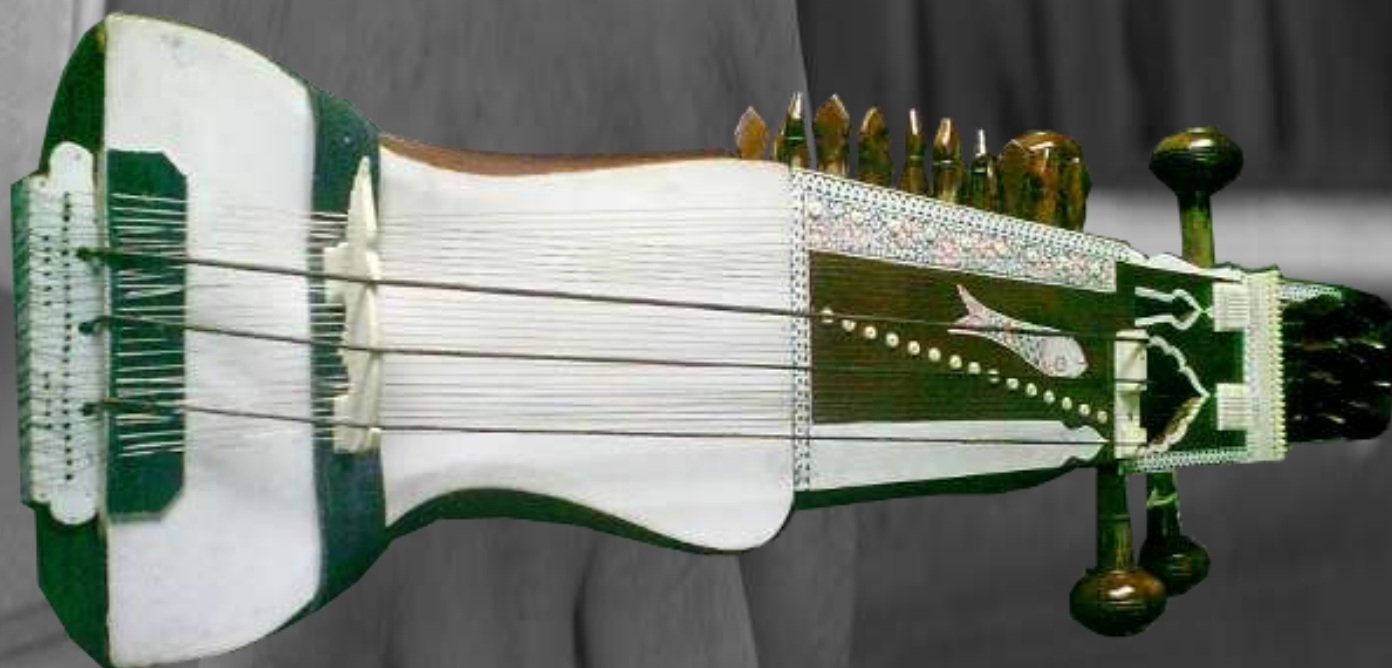

Saarangi
SKU: CMD/S/2000

Technical Specification:

- Dry Seasoned Tun Wood Made
- 3 Gut, 1 Main & 35 Sympathetic Strings
- Inlay Works
- Free Horse Hair Bow
- Rose Wood Pegs
- Professional Quality
- Free Rasin
- International Pitch (A = 440 Hz)

Special Features:

Good sound quality, classically tuned.

For More information SMS 2000<space>Name<space>Email<space>Country and Send to +919830066661 / [Buy Now](#)